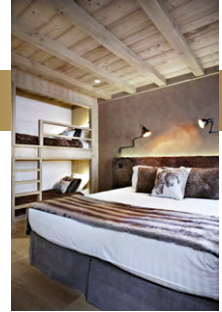

## ROOM OURS BRUN

- Double or twin bed
- Bunk beds
- Bathroom with a walk-in shower & Separated toilet (disabled facilities)