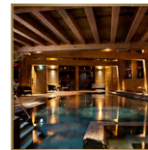

EXTRAS

- Ski instructor & passes, Transferts, Private Chef...

		WINTER From 11th December 2020 to 4th April 2021	
		Bed & Breakfast	
La Suite Chalet	6 - 8	From € 1 900 to € 3 400	
190 m² - 3 rooms			

Our prices are per room based on 8 persons and per day.
Rates available under a minimum nights' stay required.

LE CHALET
AU COEUR DU VILLAGE

RELAIS &
CHÂTEAUX

26 montée du Château - CS 20050 - 74220 La Clusaz Cedex - France
info@hotel-aucoeurduvillage.fr - www.hotel-aucoeurduvillage.fr

+33 (0)4 50 01 50 01