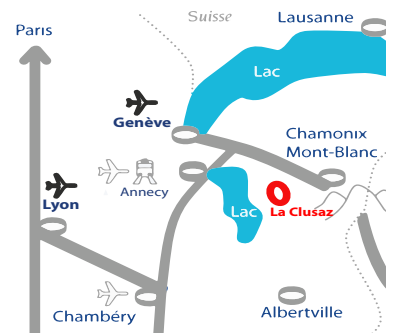

190 m<sup>2</sup>

6 - 8

3

3

4

La Clusaz  
France

## ACCESS

- 30 minutes drive from Annecy
- 1h drive from Geneva Airport
- 1h45 drive from Lyon Airport
- 3h40 Paris-Annecy by TGV train

HOTELS · RESTAURANTS  
RESIDENCES · CASINO · SPA

[www.groupe-pvg.fr](http://www.groupe-pvg.fr)  
[info@groupe-pvg.fr](mailto:info@groupe-pvg.fr)