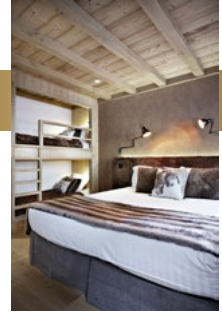

ESSENCE OF HOSPITALITY BETWEEN LAKE AND MOUNTAINS

ROOM PANTHÈRE NOIRE

- Double room with a balcony
- Bathroom with double shower & hammam
- Separated toilet
- Independent access

ROOM OURS BRUN

- Double or twin bed
- Bunk beds
- Bathroom with a walk-in shower & Separated toilet (disabled facilities)

ROOM LYNX

- Double room
- Bathroom with a bath
- Separated toilet

INCLUDED

- VIP welcome
- Breakfast
- Private carpark for 2 vehicles
- WIFI access and an IPAD on disposal
- Access to Au Coeur du Village***** Hotel's facilities (Cristal Spa, shuttle, concierge & restaurants)