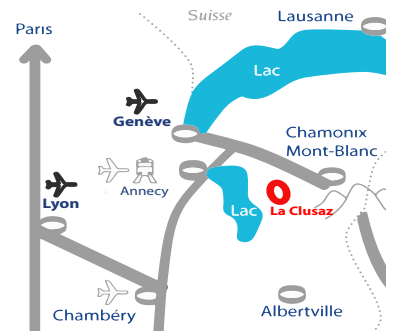

AU CŒUR DU VILLAGE*****

LA SUITE CHALET

CONTEMPORARY MOUNTAIN STYLE
& COSY ATMOSPHERE

Private residence of the prestigious hotel Au Coeur du Village***** - Relais & Châteaux, **Chalet Le Coeur** is ideally located a few metres from the ski runs and in the heart of the village. It combines the services of a 5-star hotel and the comfort of a luxurious private chalet.

ACCESS

- 30 minutes drive from Annecy
- 1h drive from Geneva Airport
- 1h45 drive from Lyon Airport
- 3h40 Paris-Annecy by TGV train

HOTELS · RESTAURANTS
RESIDENCES · CASINO · SPA

www.groupe-pvg.fr
info@groupe-pvg.fr