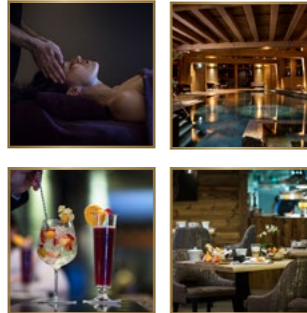

ESSENCE OF HOSPITALITY BETWEEN LAKE AND MOUNTAINS

ROOM PANTHÈRE NOIRE

- Double room with a balcony
- Bathroom with double shower & hammam
- Separated toilet
- Independent access

ROOM OURS BRUN

- Double or twin bed
- Bunk beds
- Bathroom with a walk-in shower & Separated toilet (disabled facilities)

ROOM LYNX

- Double room
- Bathroom with a bath
- Separated toilet

INCLUDED

- VIP welcome
- Breakfast
- Private carpark for 2 vehicles
- WIFI access and an IPAD on disposal
- Access to Au Coeur du Village***** Hotel's facilities (Cristal Spa, shuttle, concierge & restaurants)